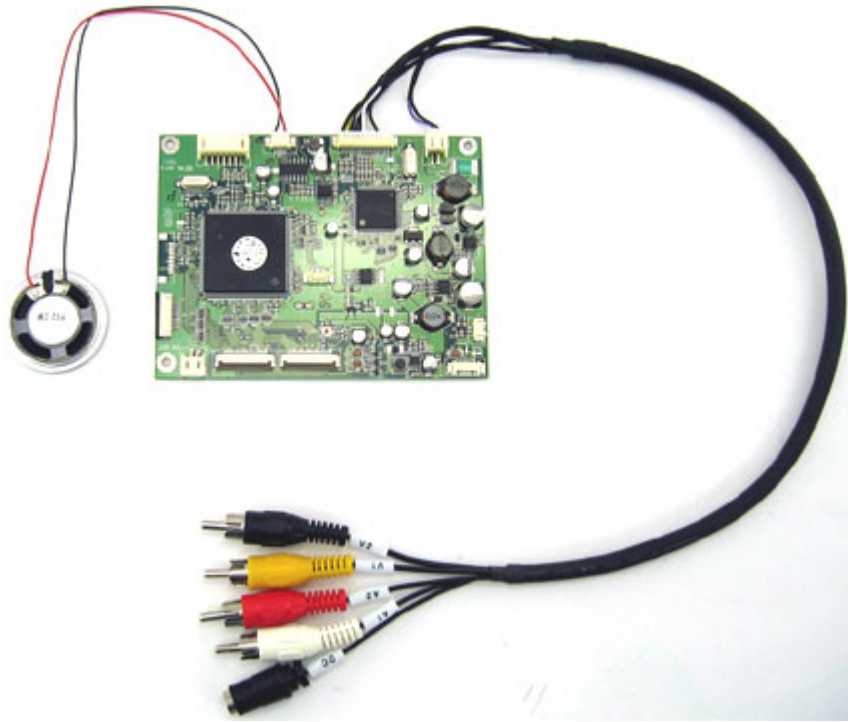

19.95 EUR  
incl. 19% VAT, plus [shipping](#)

This kit adds a speaker and an additional Video input with automatic switching (signal detection) to your CTF Open-Frame TFT display.

Compatible with all CTF-Open-Frame TFT displays (except CTF1210-M)

**Scope of supply :**

- Speaker
- 2x cable set (there are 2 different model revisions)